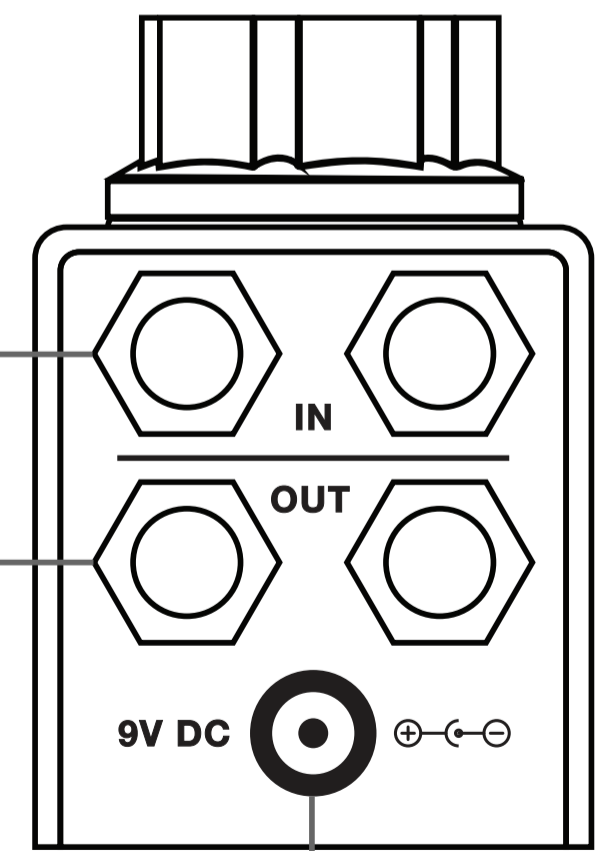

TEIL3

Quick-Start Guide

B&

RACK EARS
(sold separately)

BASS, MID, HIGH
Boost up to 12dB, or fully cut each Band.

ONF
Red light on: Isolator on.
Red light off: Isolator bypassed.

IN
2 x 6.35mm jack
(balanced OR unbalanced)

OUT
2 x 6.35mm jack
(balanced OR unbalanced)

POWER INPUT
9VDC Power Input.