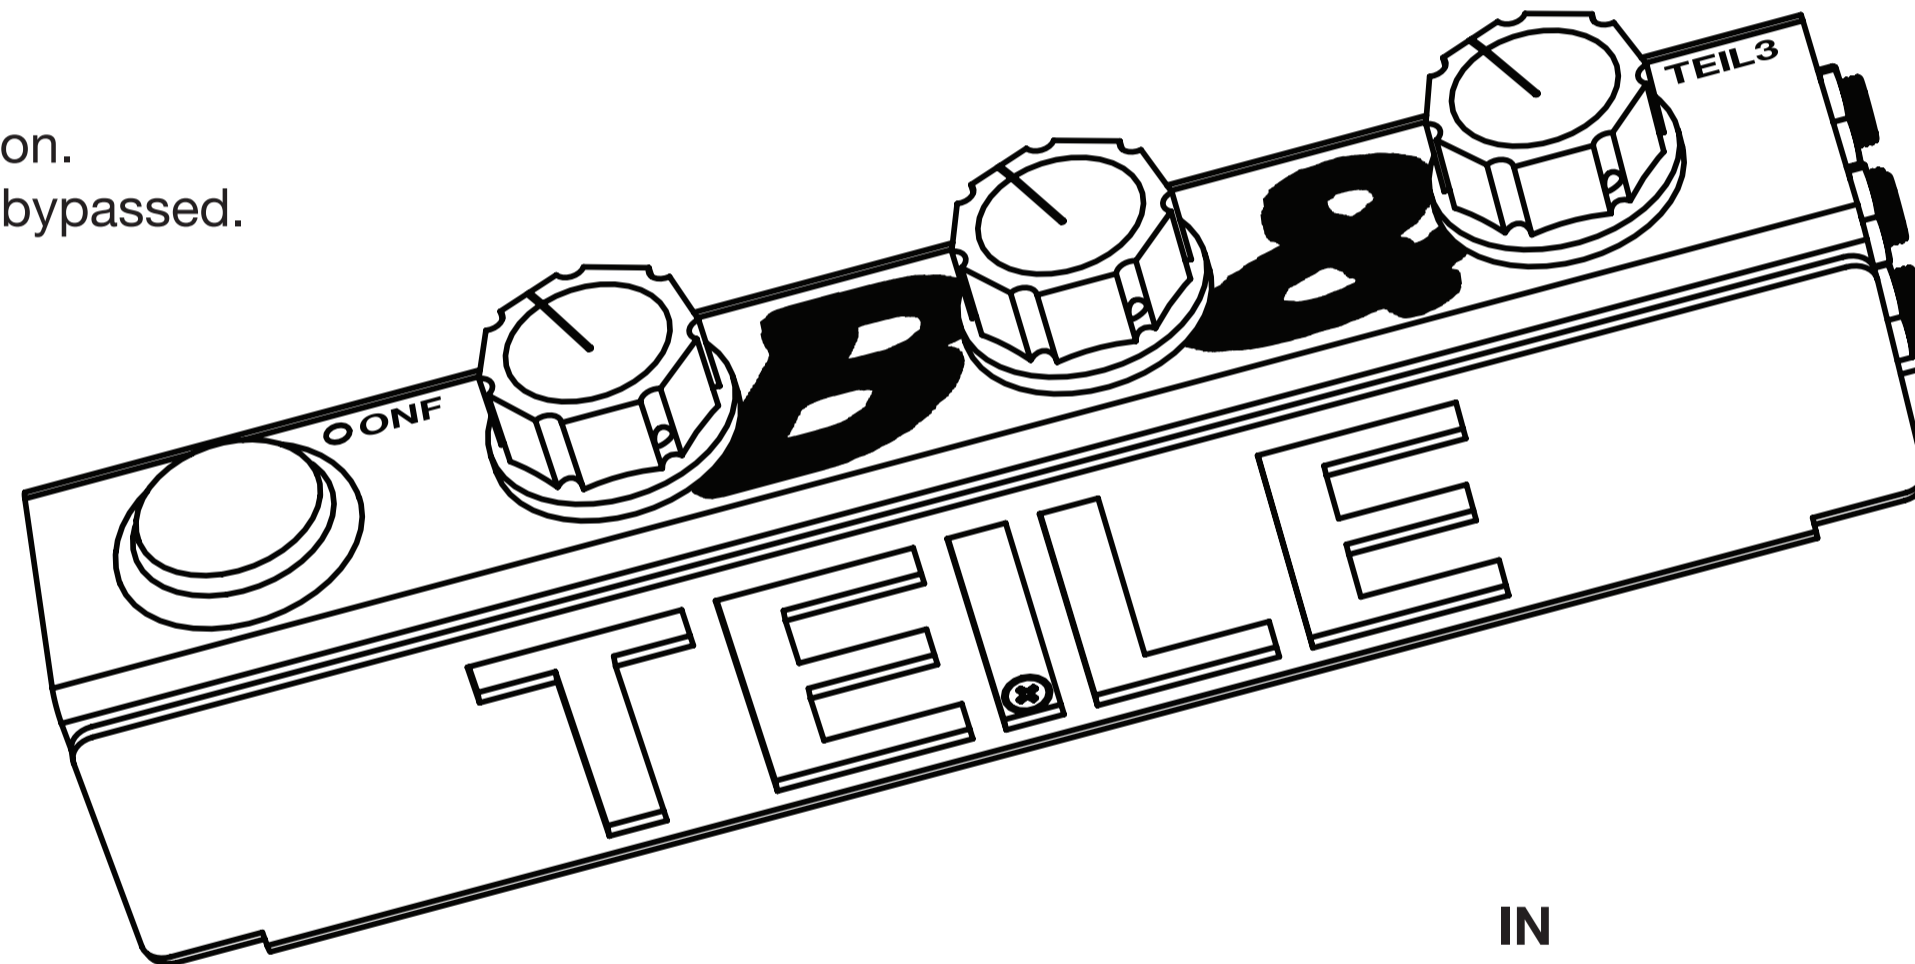

TEIL3

Quick-Start Guide

B&

RACK EARS
(sold separately)

BASS, MID, HIGH
Boost up to 12dB, or fully cut each Band.

ONF
Red light on: Isolator on.
Red light off: Isolator bypassed.

IN
2 x 6.35mm jack
(balanced OR unbalanced)

OUT
2 x 6.35mm jack
(balanced OR unbalanced)

POWER INPUT
9VDC Power Input.